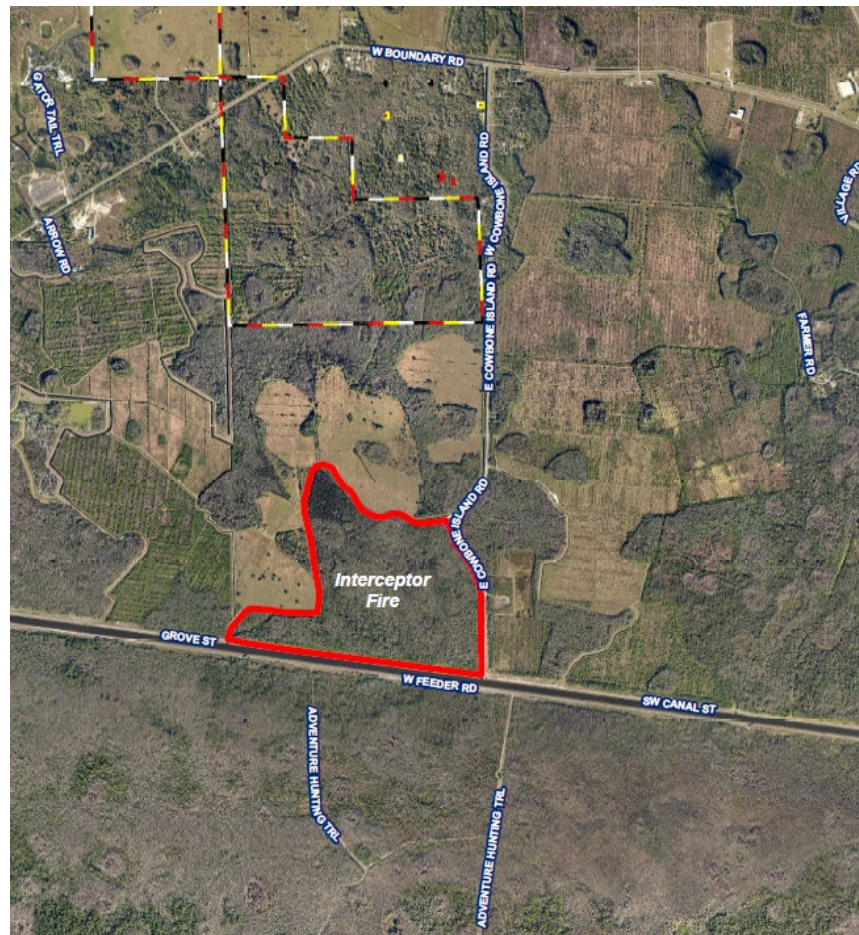

Emergency Management

SPECIAL ATTENTION BIG CYPRESS RESERVATION UPDATED WILDFIRE ADVISORY

March 28, 2022

The winds from the wildfire have currently shifted northeast. Heavier smoke has been reported near Josie Billie Highway from Eloise Osceola Street north to Mabel T Frank Circle and near the airfield. Members of the tribal community with respiratory health related problems are encourage to limit their travels in the area impacted by the smoke. Also exercise caution when driving through the area. Emergency Management will continue to monitor the fire and provide updates as appropriate.